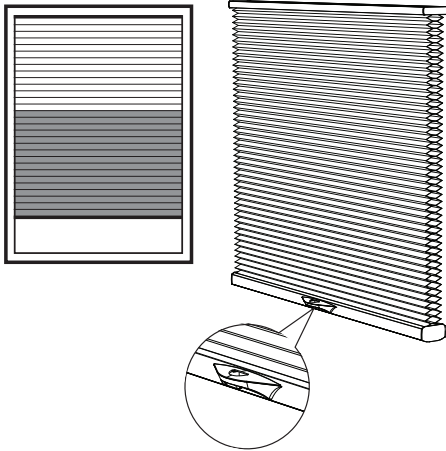

TRILIGHT CONFIGURATION SPECIFICATIONS

TRILIGHT – CORDLESS LIFT & LOCK

CORDLESS LIFT & LOCK SIZE STANDARDS				
	Honeycomb			2" Hybrid Pleat
	All 3/4" Light Filtering Fabrics	All 3/4" Blackout Fabrics	All 1/2" Double Cell Fabrics	All Fabrics
Min. Width (net)	12"	12"	12"	12"
Max. Width*	84"	84"	84"	84"
Max. Width-End Mount	48"	48"	48"	42"
Min. Height	12"	12"	12"	12"
Max. Height	84"	84"	84"	84"
Max. Area (sq. ft.)	49	49	49	49

* 3/8" single, 3/4" sheer/semi-sheer 1-1/4" fabrics are not available with TriLight.

** Willa Sheer max. width is 83".

Options:

- Color-Coordinated painted rails - no extra charge
  - Headrail, bottomrail, and middle rail, end caps, cord loops, and handles will color-coordinate to the bottom (honeycomb) fabric
- Fabric wrapped rails - surcharge applies
  - fabric wrapped headrail, bottomrail, and middle rail, end caps, cord loops, and handles will coordinate to the bottom (honeycomb) fabric

Must be specified when order is placed.

FINISHED DIMENSIONS

Adjustments are taken from ordered dimensions.

NOTE: Measurements may vary $\pm 1/8"$

	Honeycomb	2" Hybrid Pleat
Inside (IB) Mounts		
Headrail unit	- 1/4"	- 1/4"
Shade height	ordered height	ordered height
Fabric width	- 3/8"	- 3/8"
End (EB) Mounts		
Headrail unit	- 1/2"	- 1/2"
Shade height	ordered height	ordered height
Fabric width	- 5/8"	- 5/8"
Outside (OB) Mount		
Headrail unit	ordered width	ordered width
Shade height	ordered height	ordered height
Fabric width	- 1/8"	- 1/8"

MOUNTING REQUIREMENTS

Use a metal tape measure for all measurements.

	Honeycomb	2" Hybrid Pleat
Inside (IB) & End (EB) Mounts		
Minimum mounting depth	1-1/4"	1-1/4"
Minimum mounting depth, flush mount:	2-1/4"	2-1/4"
End (OB) Mount		
Minimum flat vertical surface	2"	2"
Outside (OB) Mount		
Minimum flat vertical surface	1"	1"

Note: Inside mount with hold down brackets deductions:

Headrail - 1/2", Fabric - 5/8", Bottomrail - 1/2"

FABRIC AND HARDWARE STACKING

- **HONEYCOMB CORDLESS LIFT & LOCK TRILIGHT:** Take 2-1/4" for bottomrail and intermediate rail, plus 5/8" for headrail, plus 1/8" for each 12" of honeycomb shade height, plus 1/8" for each 12" of pleated shade height.
- **2" HYBRID PLEAT CORDLESS LIFT & LOCK TRILIGHT:** Take 2-1/4" for bottomrail and intermediate rail, plus 5/8" for headrail, plus 1/4" for each 12" of shade height, plus 1/8" for each 12" of pleated shade height. Allow 1-1/2" for fabric fold over.