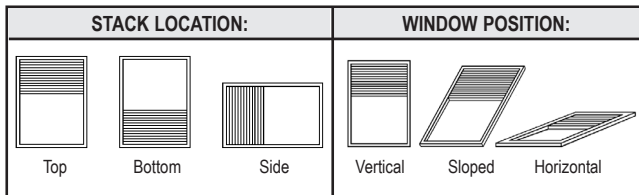

CLASSIC SKYLIGHT CONFIGURATION SPECIFICATIONS

NOTE: Use metal tape measure for all measurements. Measures to 1/8 inch.

CLASSIC SKYLIGHT

This easy to operate system holds shades in place. Perfect for skylights and other windows beyond reach.

- Hardware color: Aspen White (785)
- Manually operated with handle
- Ends of headrail, moving rail and anchor rail are enclosed by side tracks
- Features a two-cell fabric gasket attached to the headrail; eliminates light leakage when shade is closed
- 5' adjustable extension pole – extends to 10'

Note: Pleats will have a vertical orientation when side stack is ordered.

Optional Extension Pole
Extends 5' to 10'
(Part #400036-81511)