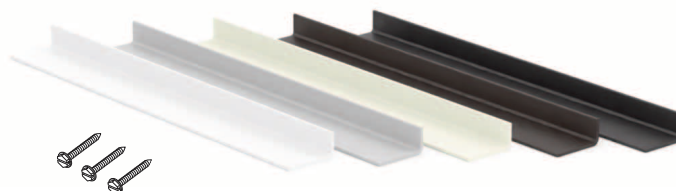

NOTE: Measurements listed are provided for reference, actual stack height may vary.

Hardware System	to be added
Lift & Lock - Deluxe Headrail	1-1/2"
Lift & Lock - Premium Headrail	2-1/2"
Cordless, Motorized	2"
1-1/4" Cordless, Motorized	2"

PRIVACY LIGHT BLOCK

Privacy Light Block

- Available in 5 colors: White, Gray, Vanilla, Bronze and Black
- Inside Mount Only

Surcharge applies; refer to price grids section.