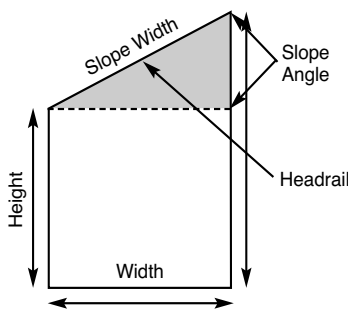

SPECIALTY SIZE STANDARDS & MEASURING INFORMATION

NOTE: Use metal tape measure for all measurements. Measures to 1/8 inch.

CIRCLES, QUARTER CIRCLES & ANGLE CUTS (TEMPLATE REQUIRED)

Refer to "Extra Charge Options" for Surcharge and Price Information

INSIDE MOUNT

Locate shape of window.
Width: Measure exact width(s)
Height: Measure exact height(s)
Diagonal: Measure height of diagonal(s) (for Angle Cuts)

OUTSIDE MOUNT

Locate shape of window.
Width: Measure desired width(s)
Height: Measure desired height(s)
Diagonal: Measure length of diagonal(s) (for Angle Cuts)

CIRCLES & QUARTER CIRCLE (TEMPLATE REQUIRED)

	All Available
Min. Width	12"
Max. Width	42"
NON-OPERABLE	

	All Available
Min. Width	12"
Max. Width	42"
NON-OPERABLE	

• Not Available with: 1-1/4", 2" Hybrid Pleat, 3/4" Semi-Sheer

ANGLE CUTS (TEMPLATE REQUIRED)

ANGLED TOP (TEMPLATE REQUIRED)

ANGLED TOP - Non-Operable

	All 3/8" Light Filtering	All 3/4" Sheer and Light Filtering	All 3/8" & 3/4" Blackout	All Available Double Cell
Minimum Height (L/R)	3"	3"	3"	3"
Maximum Height	84"	84"	72"	84"
Maximum Area (sq ft)	35	35	35	35
MINIMUM SLOPE WIDTH				
0 - 30 Angle	12"	12"	12"	12"
MAXIMUM SLOPE WIDTH				
0 - 30 Angle	60"	60"	60"	60"

Angle Top n/a with: 3/4" Semi-Sheer, all 1-1/4" fabrics, 2" Hybrid Pleat

HEXAGON & OCTAGON (TEMPLATE REQUIRED)

• Not Available with: 1-1/4", 2" Hybrid Pleat, 3/4" Semi-Sheer
• Maximum width and maximum height – 30"
• Non-Operable ONLY